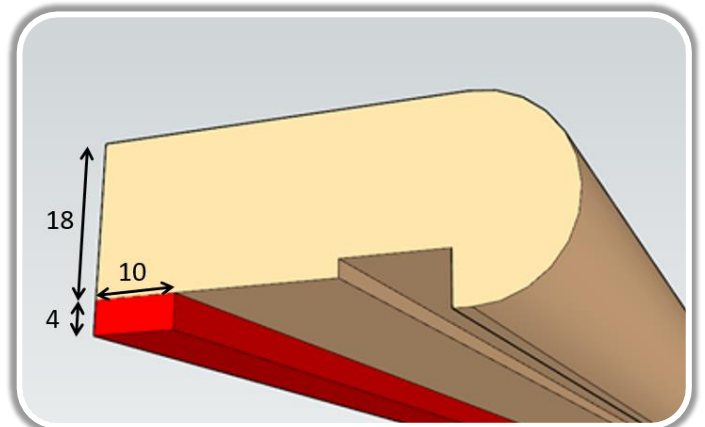

# New Top Nosing Detail

Staircraft are now supplying a new multi-purpose trunk nosing with all stairs. The new nosing is compatible with either 18mm or 22mm thick flooring.

**New nosing fitted with 22mm flooring.  
No adjustments are required.**

**For floors with 18mm flooring, simply remove the 10x4mm section marked red with a chisel.**

**Once the back edge of the nosing is removed it will sit flush with 18mm flooring.**

[Click Here For More Installation Guidance](#)