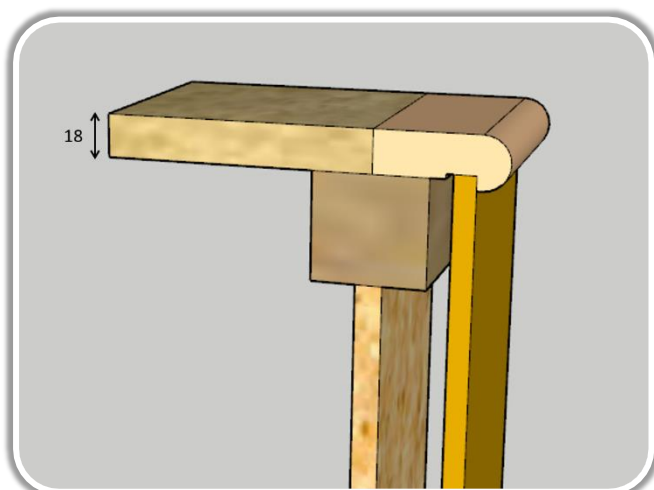

# New Top Nosing Detail

Staircraft are now supplying a new multi-purpose trunk nosing with all stairs. The new nosing is compatible with either 18mm or 22mm thick flooring.

**New nosing fitted with 22mm flooring.  
No adjustments are required.**

**For floors with 18mm flooring, simply remove the 10x4mm section marked red with a chisel.**

**Once the back edge of the nosing is removed it will sit flush with 18mm flooring.**

[Click Here For More Installation Guidance](#)