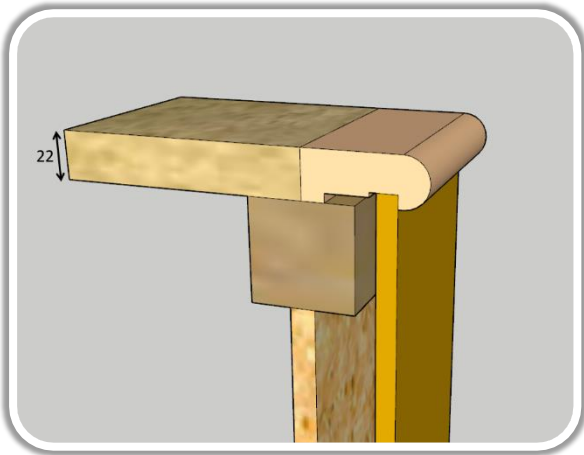

# New Top Nosing Detail

Staircraft are now supplying a new multi-purpose trunk nosing with all stairs. The new nosing is compatible with either 18mm or 22mm thick flooring.

**New nosing fitted with 22mm flooring.  
No adjustments are required.**

**For floors with 18mm flooring, simply remove the 10x4mm section marked red with a chisel.**

**Once the back edge of the nosing is removed it will sit flush with 18mm flooring.**

[Click Here For More Installation Guidance](#)