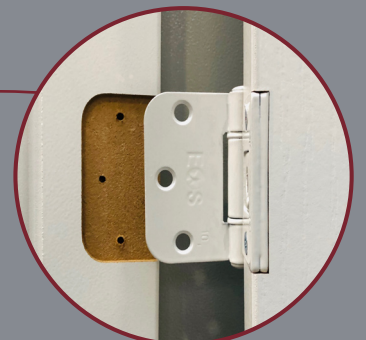

### Corner Protection

Provides increased protection by keeping the corners and edge banding safe during transit, storage and handling

Saves on redecoration costs

### Labels Identify Plot No & Specific Room Location

### Fully Serviced Door Linings:

- Individually wrapped
- Machined to receive latch & hinges
- Pilot drilled for latch & hinge screws
- Pilot drilled for wall fixings

Saves up to 2 hours on installation